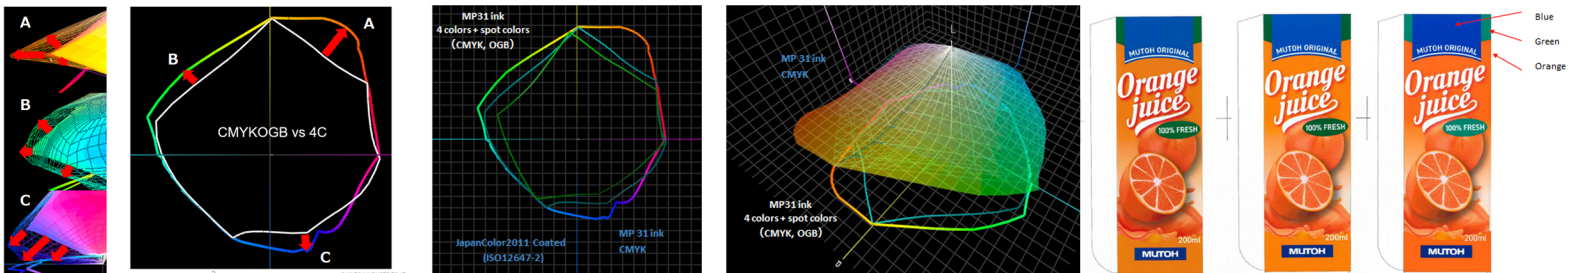

UV ink (hard type)

NG!

Weak against bending and stretching, and the printed surface is rough

CHARACTERISTICS OF MP31 INK

By adding spot color inks (Or, Gr, Bl) you are able to significantly expand your color gamut to achieve a broader color range. This is exceptional for color reproduction, such as vivid orange, green, and deep blue, which could not be reproduced using process colors alone.

VALUEJET 628MP SPECIFICATIONS

Printer Model	VJ-628MP	
Printing System	On-demand piezo print head	
Print Head	Number	1
	Height	Low: 1.2mm High: 2.5mm
Ink	Type	Multi-Purpose Ink (MP31)
	Ink Capacity	220ml cartridge
	Configuration	4 colors (C, M, Y, K), 5 colors (C, M, Y, K, Wh) 7 colors (C, M, Y, K, Lc, Lm, Lk) or (C, M, Y, K, Or, Bl, Gr) 8 colors (C,M,Y,K,Lc,Lm,Lk,Wh) or (C,M,Y,K,Or,Bl,Gr,Wh)
Max. Media Width	24.8"	
Printable Area	24.4"	
Max. Media Thickness	1mm	